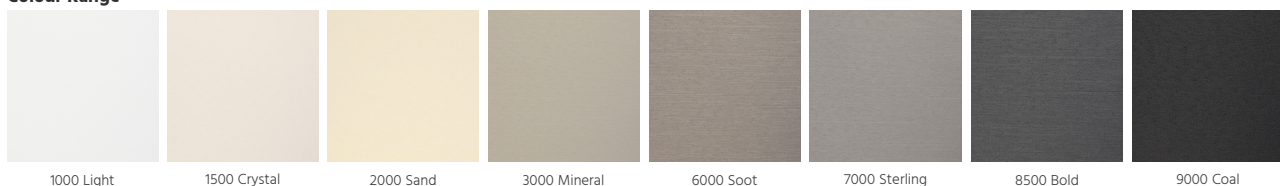

273 Venus

Non Transparent

Roller Blinds

Roman Blinds

Panel Glides

A Sheer linen look non transparent solution with matching blackout fabric

Features

- A contemporary fabric with a textured linen surface
- A sheer fabric perfect for softening the light from outside
- Modern designer colour palette also available in matching blackout fabric
- Suitable for Roller Blinds, Roman Blinds and Panel Glides

Green Building
Council Australia
Member 2020-2021

273 Venus

Non Transparent

Fabric Density	Non Transparent		
Composition	100% Polyester	PVC Free	Lead Free
Weight	185gsm ± 5%		
Thickness	0.46mm ± 5%		
Width	3000mm ± 50mm		
Colour Fastness [ISO 105-B02]	Light Shades 6 Dark Shades 5 to 6		
Certification	Greenguard	Oeko-tex 100 Class IV	Stain Protect™
Suitable Products	Roller Blinds	Roman Blinds	Panel Glides

Colour Range

1000 Light

1500 Crystal

2000 Sand

3000 Mineral

6000 Soot

7000 Sterling

8500 Bold