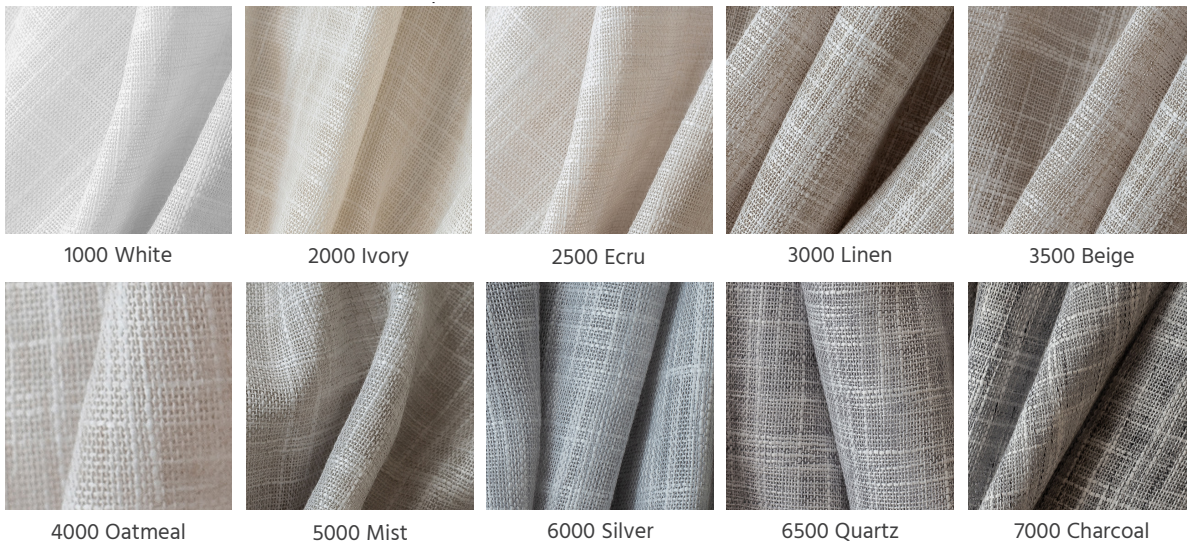

### Features

- Part of the Verosol Everyday Living Collection - Drapery fabrics developed to the highest quality standards
- Serenity provides excellent view through and is available in selection of 10 contemporary colours with weighted base
- Woven from 100% Polyester ensures soft drapability and easy care
- Serenity curtain fabrics are flame retardant making them ideal for both residential and commercial applications
- Coordinated with Everyday Living dimout and blockout allows design freedom throughout the entire range

### Colour Range

1000 White

2000 Ivory

2500 Ecru

3000 Linen

3500 Beige

4000 Oatmeal

5000 Mist